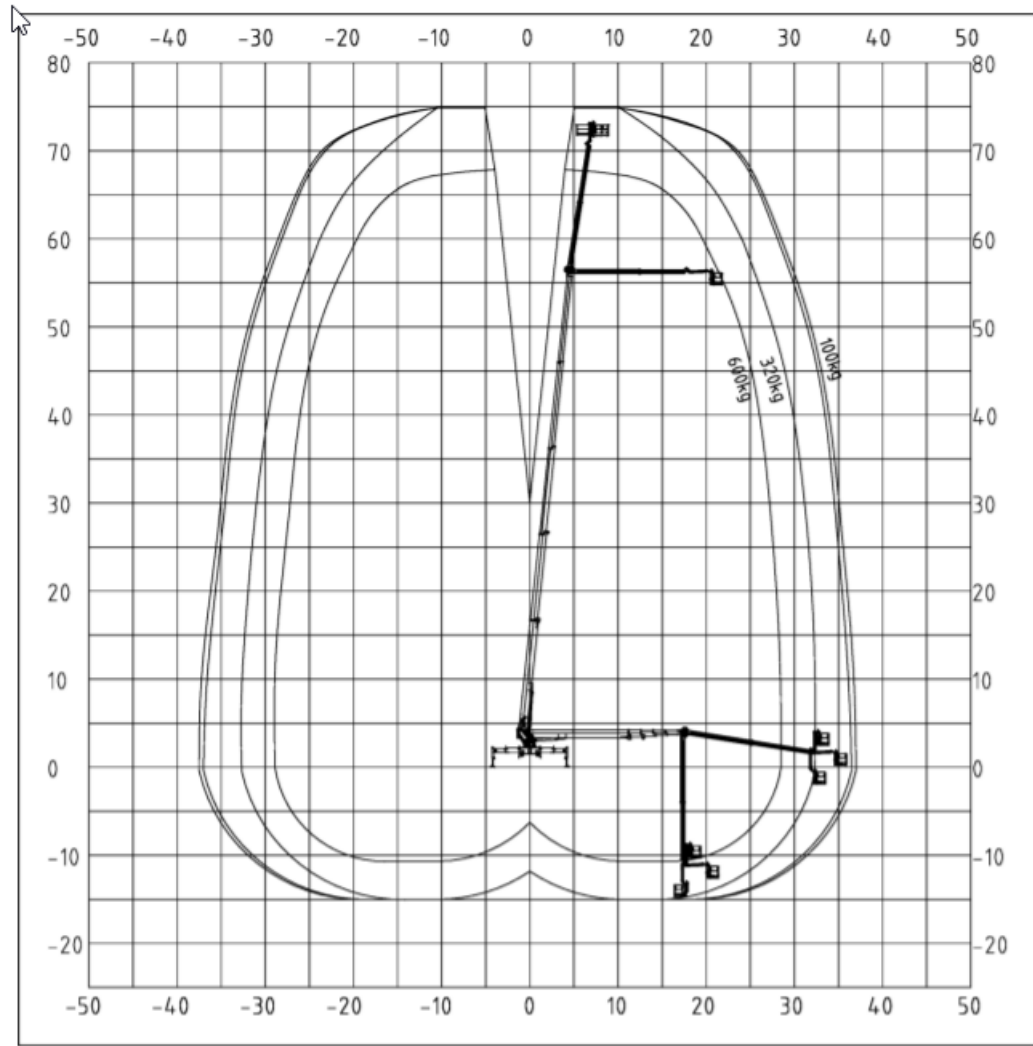

75m Truckmounted-Platform (C-license) Palfinger – P750

Workdiagram (Side-View)

MA-BO Hoogwerkers BV

-  www.ma-bo.info
-  0316-745613
-  planning@ma-bo.info
-  Hengelderweg 8a, 6942 NC, Didam

Workdiagram (Top-View)