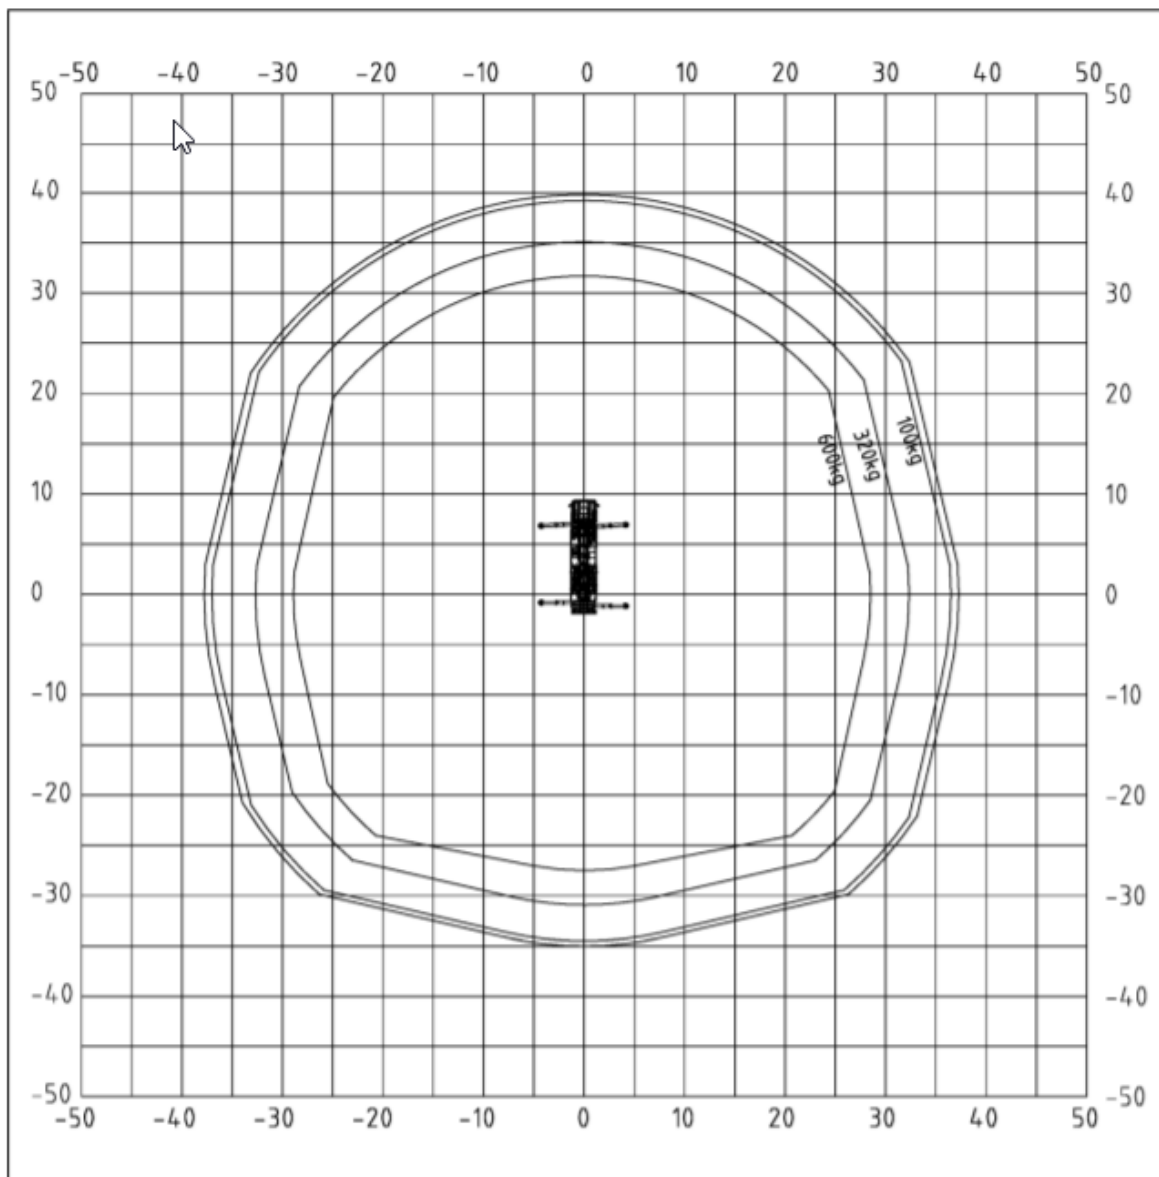

75m Truckmounted-Platform (C-license) Palfinger – P750

Workdiagram (Side-View)

MA-BO Hoogwerkers BV

-  www.ma-bo.info
-  0316-745613
-  planning@ma-bo.info
-  Hengelderweg 8a, 6942 NC, Didam

Workdiagram (Top-View)