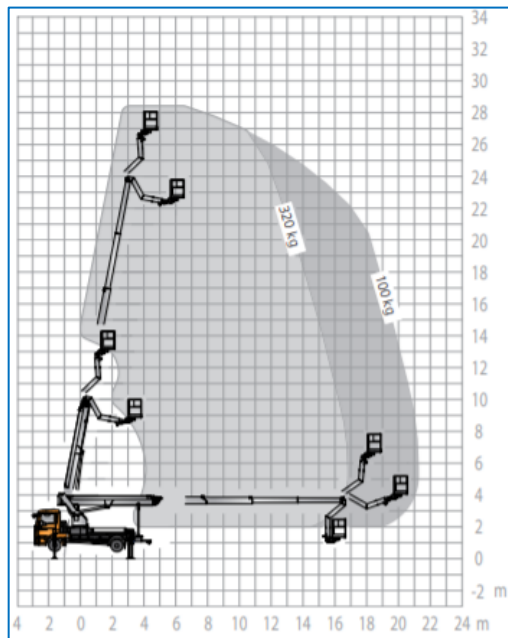

## Features

- Automatic deployment
- With or without operator
- Support function in vehicle profile
- Truckplatform license C
- 320 KG Loading/lifting capacity
- 230 V Connection in basket
- With Jib
- With optional pruning basket

## 28,5m Truckmounted-Platform (C-License) Ruthmann Type: T285

## Technical Data

Maximum working height	28,50 m
Maximum lateral reach	21,20 m
Maximum basket load	320 kg
Maximum stamp width	4,50 m
Maximum length	8,19 m
Machine width	2,50 m
Machine height	3,56 m
Total weight	7.490 kg
Dimensions basket (LxW)	1,70 x 0,86
Rotation basket	185°
Propulsion	Diesel
JIB	Yes
Tyre Type	All Weather