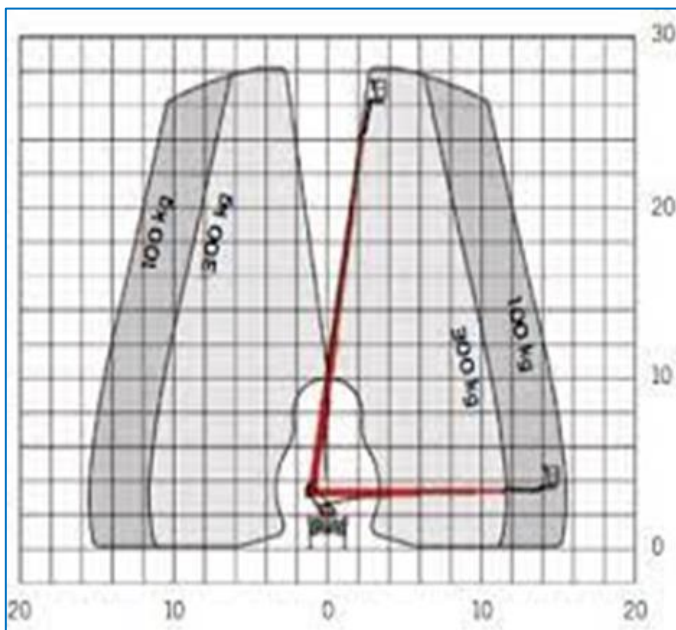

## 28m Truckmounted-Platform (B-License) Palfinger Type: P 280 B

### Technical Data

Maximum working height	27,60 m
Maximum lateral reach	17,00 m
Maximum basket load	230 kg
Maximum stamp width	3,60 m
Maximum lenght	6,98 m
Machine width	2,22 m
Machine height	2,90 m
Total weight	3500 kg
Dimensions basket (LxW)	1,40 x 0,70
Rotation basket	2x90°
Propulsion	Diesel
JIB	No
Tyre Type	All weather