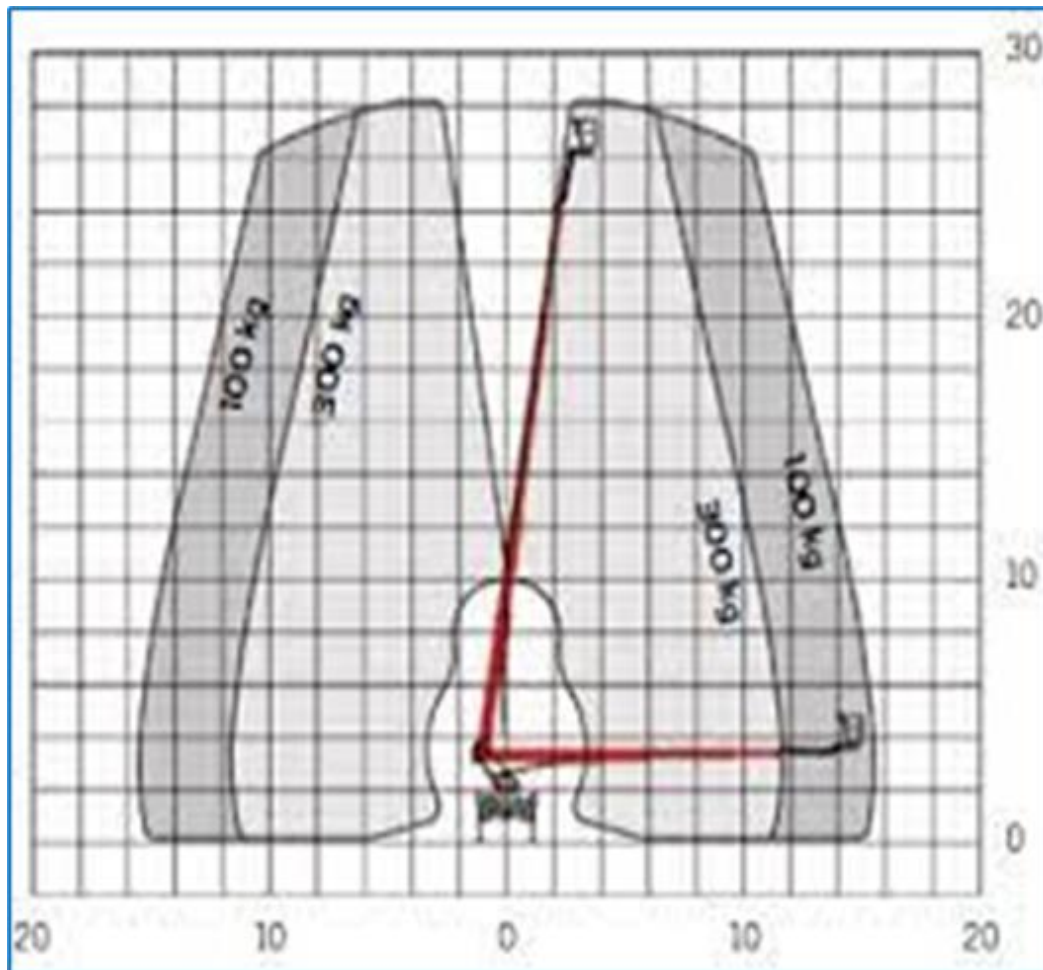

28m Truckmounted-Platform (B-License) Palfinger Type: P 280 B

Workdiagram (Side-View)

MA-BO Hoogwerkers BV

-  www.ma-bo.info
-  0316-745613
-  planning@ma-bo.info
-  Hengelderweg 8a, 6942 NC, Didam