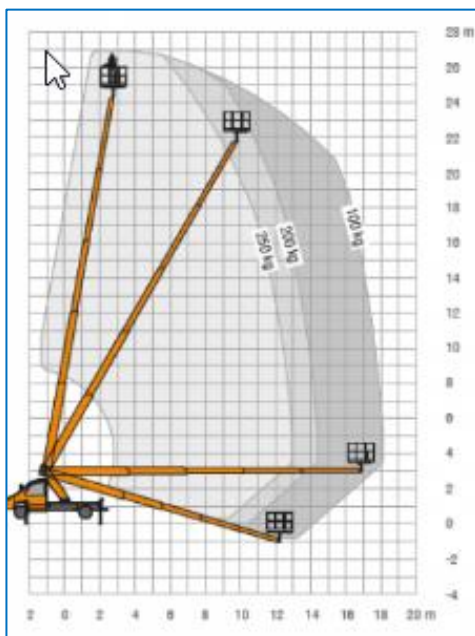

## 27m Truckmounted-Platform (B-License) Ruthmann Type: TB270

## Technical Data

Maximum working height	27,00 m
Maximum lateral reach	18,10 m
Maximum basket load	250 kg
Maximum stamp width	3,54 m
Maximum lenght	7,50 m
Machine width	2,50 m
Machine height	3,00 m
Total weight	3.500 kg
Dimensions basket (LxW)	1,40 x 0,70
Rotation basket	2 x 225°
Propulsion	Diesel
JIB	Yes
Tyre Type	All Weather