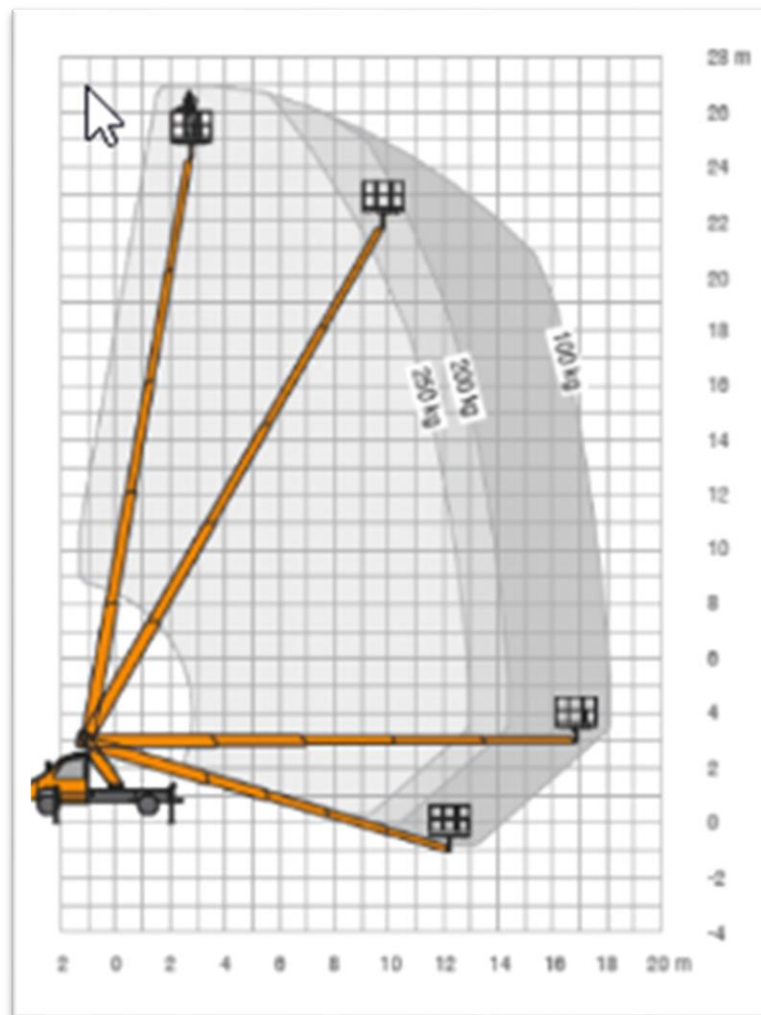

27m Truckmounted-Platform (B-License) Ruthmann Type: TB270

Work diagram (Side-View)

MA-BO Hoogwerkers BV

-  www.ma-bo.info
-  0316-745613
-  planning@ma-bo.info
-  Hengelderweg 8a, 6942 NC, Didam