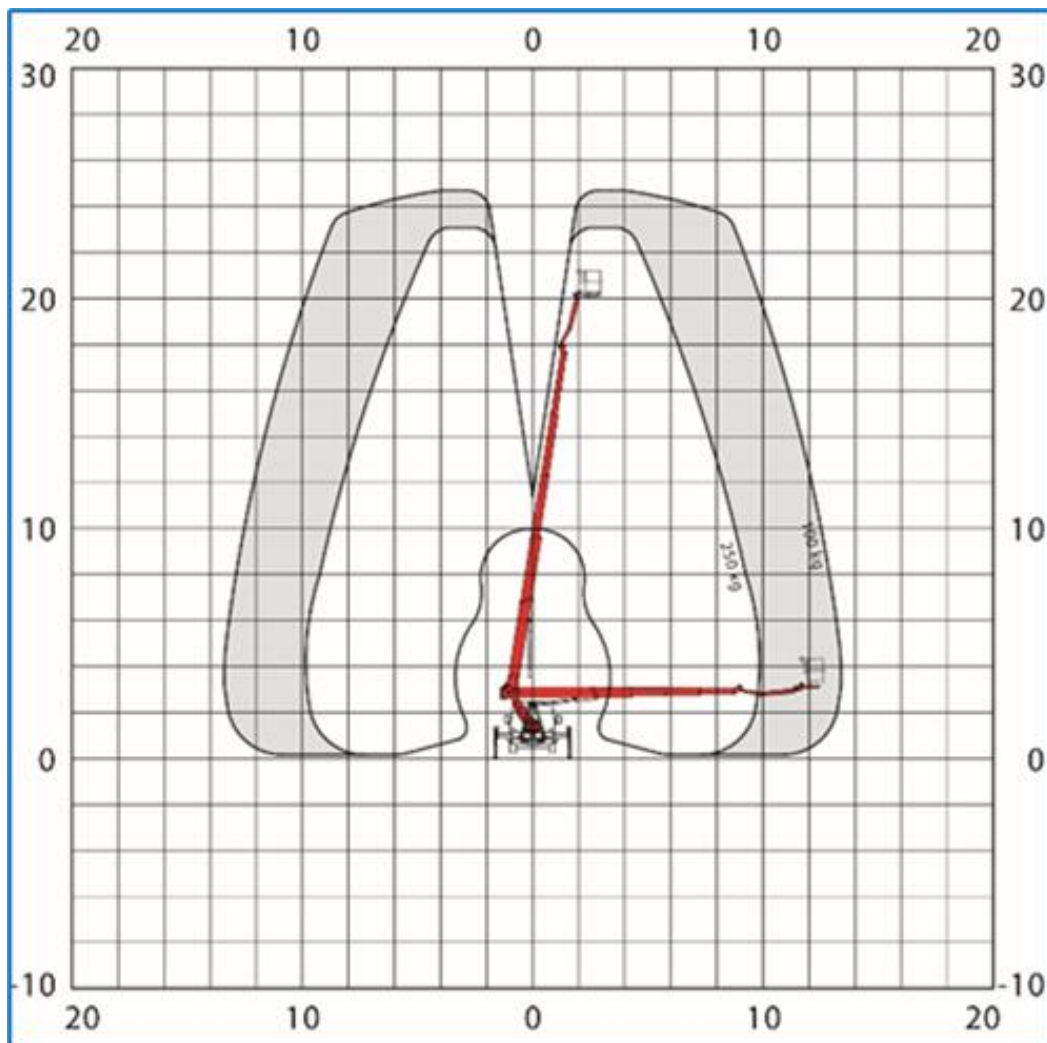

25m Truckmounted-Platform (B-License) Palfinger Type: P 250 BK

Workdiagram (Side-View)

MA-BO Hoogwerkers BV

-  www.ma-bo.info
-  0316-745613
-  planning@ma-bo.info
-  Hengelderweg 8a, 6942 NC, Didam