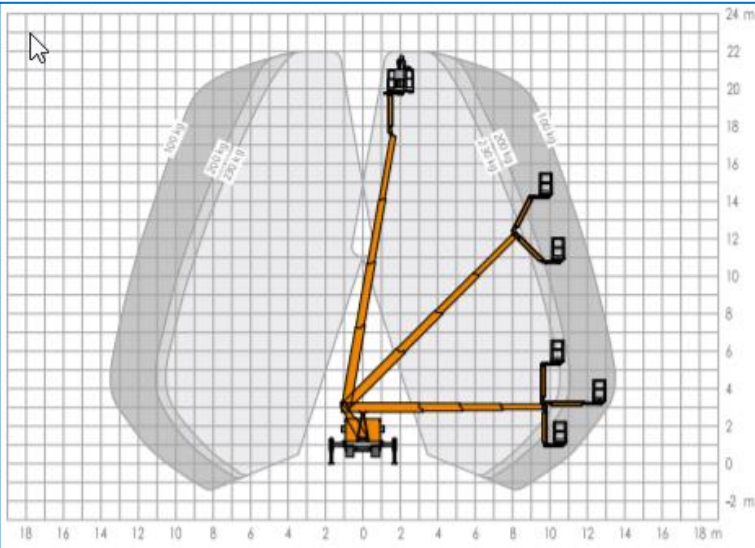

Features

- Driver's license B
- User-friendly operating-systems
- 230 V connection in basket
- Fully variabel support function
- Automatic deployment
- With JIB

22m Truckmounted-Platform (B-license) Ruthmann Type: TBR 220

Technical Data

Maximum working height	22,10 m
Maximum lateral reach	16,40 m
Maximum basket load	230 kg
Maximum stamp width	3,70 m
Maximum length	6,92 m
Machine width	2,40 m
Machine height	2,99 m
Total weight	3.500 kg
Dimensions basket (LxW)	1,40 x 0,70
Rotation basket	2 x 85°
Propulsion	Diesel
JIB	Yes
Tyre Type	All Weather