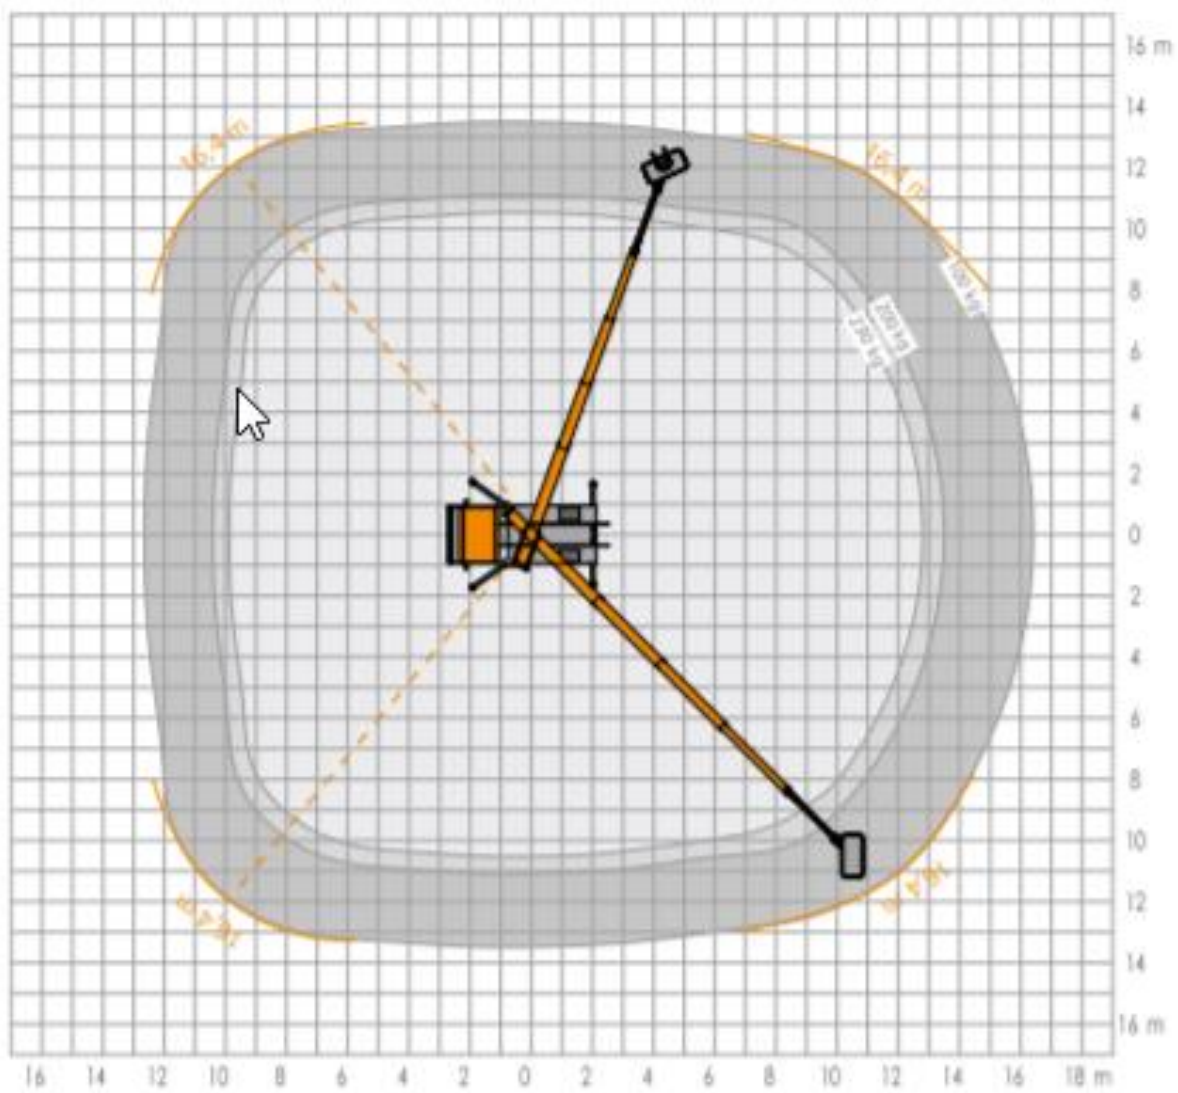

22m Truckmounted-License (B-License) - Ruthmann TBR 220

Work diagram (Side-View)

MA-BO Hoogwerkers BV

 www.ma-bo.info

 0316-745613

 planning@ma-bo.info

 Hengelderweg 8a, 6942 NC, Didam

Work diagram (Top-View)