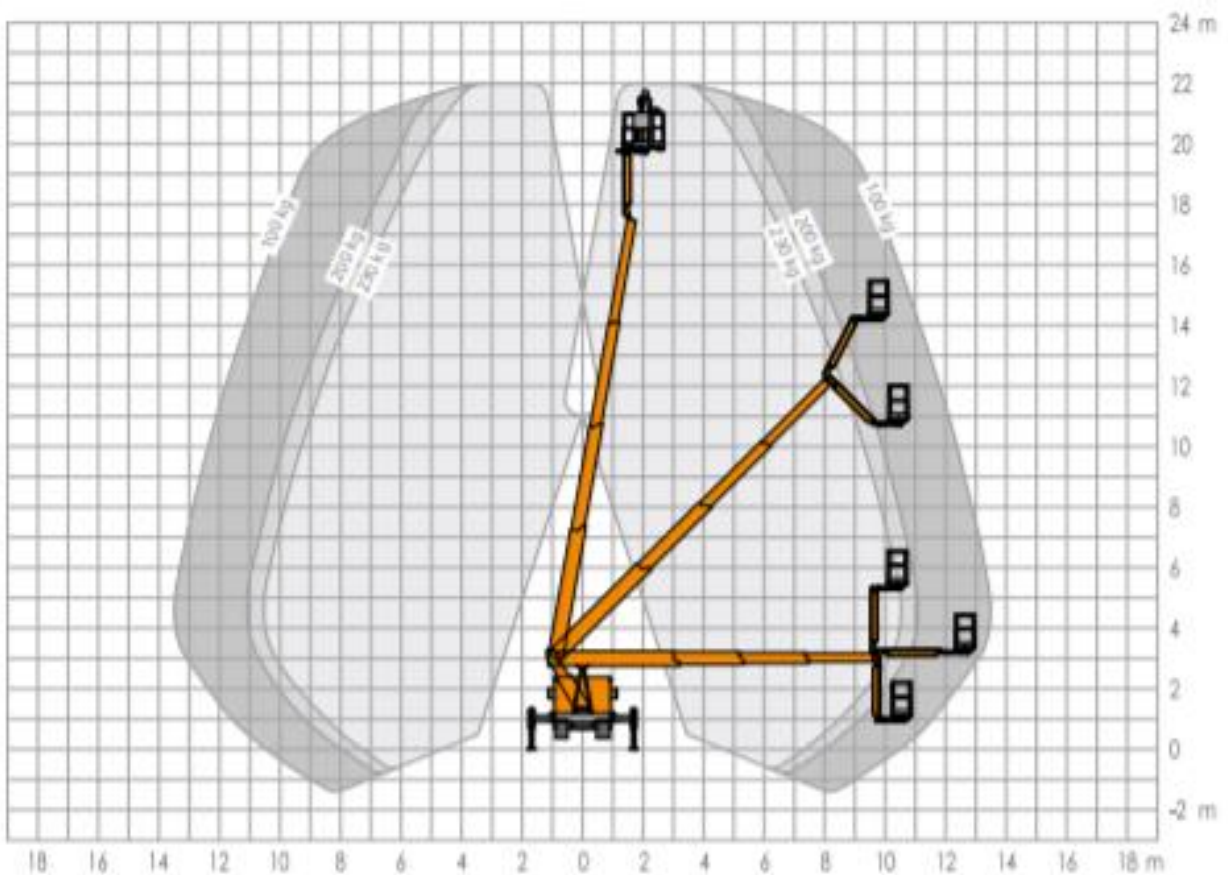

22m Truckmounted-License (B-License) - Ruthmann TBR 220

Work diagram (Side-View)

MA-BO Hoogwerkers BV

 www.ma-bo.info

 0316-745613

 planning@ma-bo.info

 Hengelderweg 8a, 6942 NC, Didam

Work diagram (Top-View)