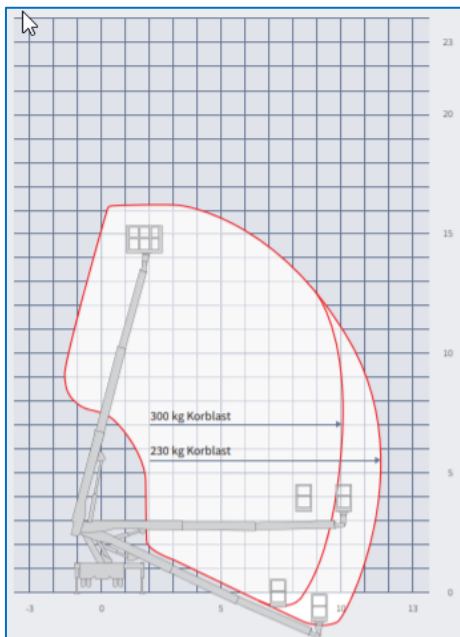

Features

- Driver's license B
- User-friendly operating-system
- 230 V Connection in basket
- Automatic deployment

16m Truckmounted-Plattform (B-license) Ruthmann Type: T160

Technical Data

Maximum working height	16,00 m
Maximum lateral reach	11,50 m
Maximum basket load	300 kg
Maximum stamp width	2,50 m
Maximum lenght	6,06 m
Machine width	2,20 m
Machine height	2,82 m
Total weight	3.490 kg
Dimensions basket (LxW)	1,60 x 0,70
Rotation basket	2 x 60°
Propulsion	Diesel
JIB	No
Tyre Type	All Weather