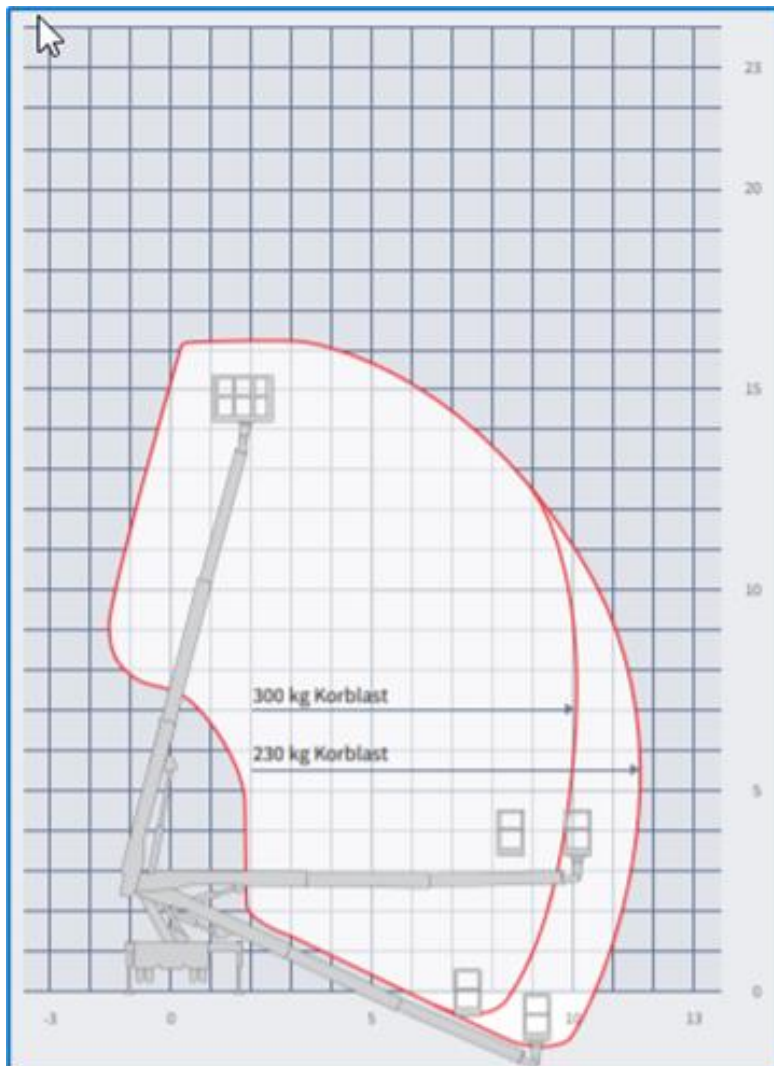

16m Truckmounted-Platform (B-License) Ruthmann Type: T160

Work diagram (Side-View)

MA-BO Hoogwerkers BV

 www.ma-bo.info
 0316-745613
 planning@ma-bo.info
 Hengelderweg 8a, 6942 NC, Didam