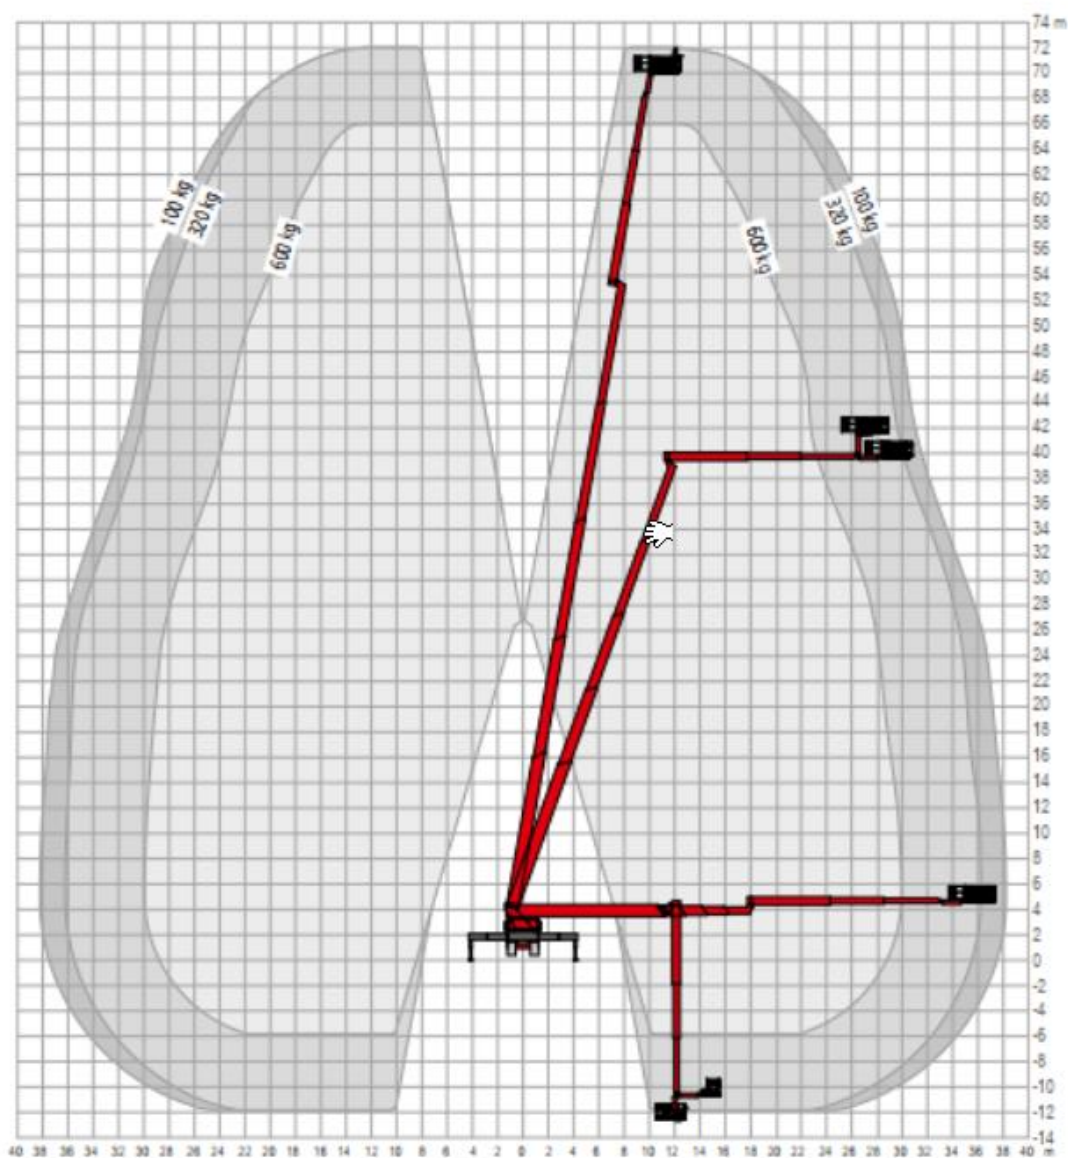

72m Truckmounted-Platform (C-License) Ruthmann – T720

Work diagram (Side-View)

MA-BO Hoogwerkers BV

-  www.ma-bo.info
-  0316-745613
-  planning@ma-bo.info
-  Hengelderweg 8a, 6942 NC, Didam

Work diagram (Top-View)