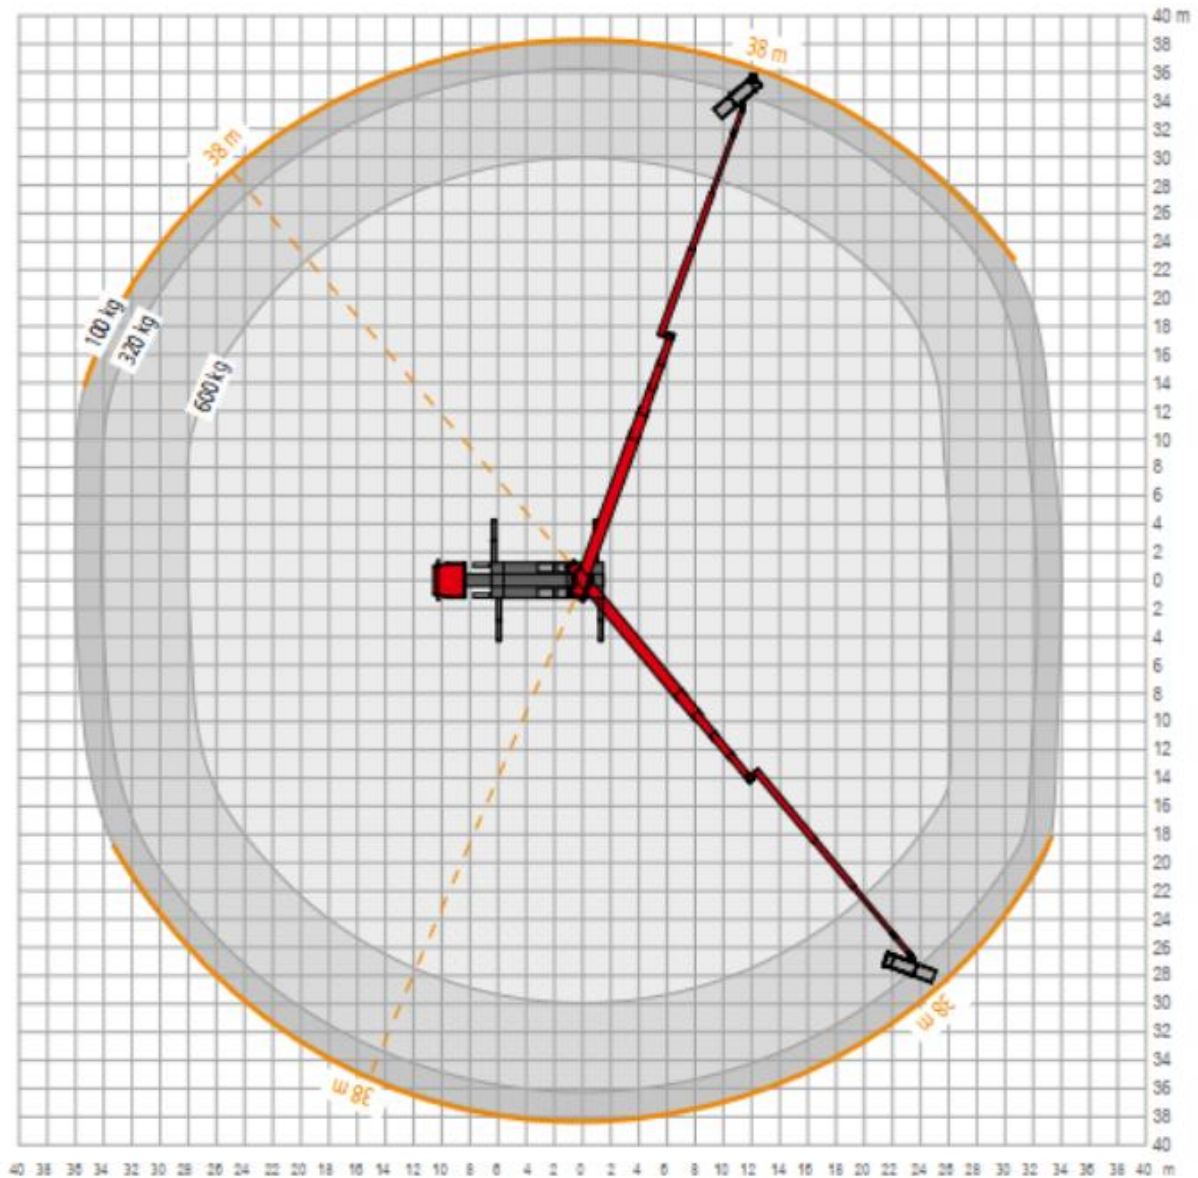

72m Truckmounted-Platform (C-License) Ruthmann – T720

Work diagram (Side-View)

MA-BO Hoogwerkers BV

-  www.ma-bo.info
-  0316-745613
-  planning@ma-bo.info
-  Hengelderweg 8a, 6942 NC, Didam

Work diagram (Top-View)