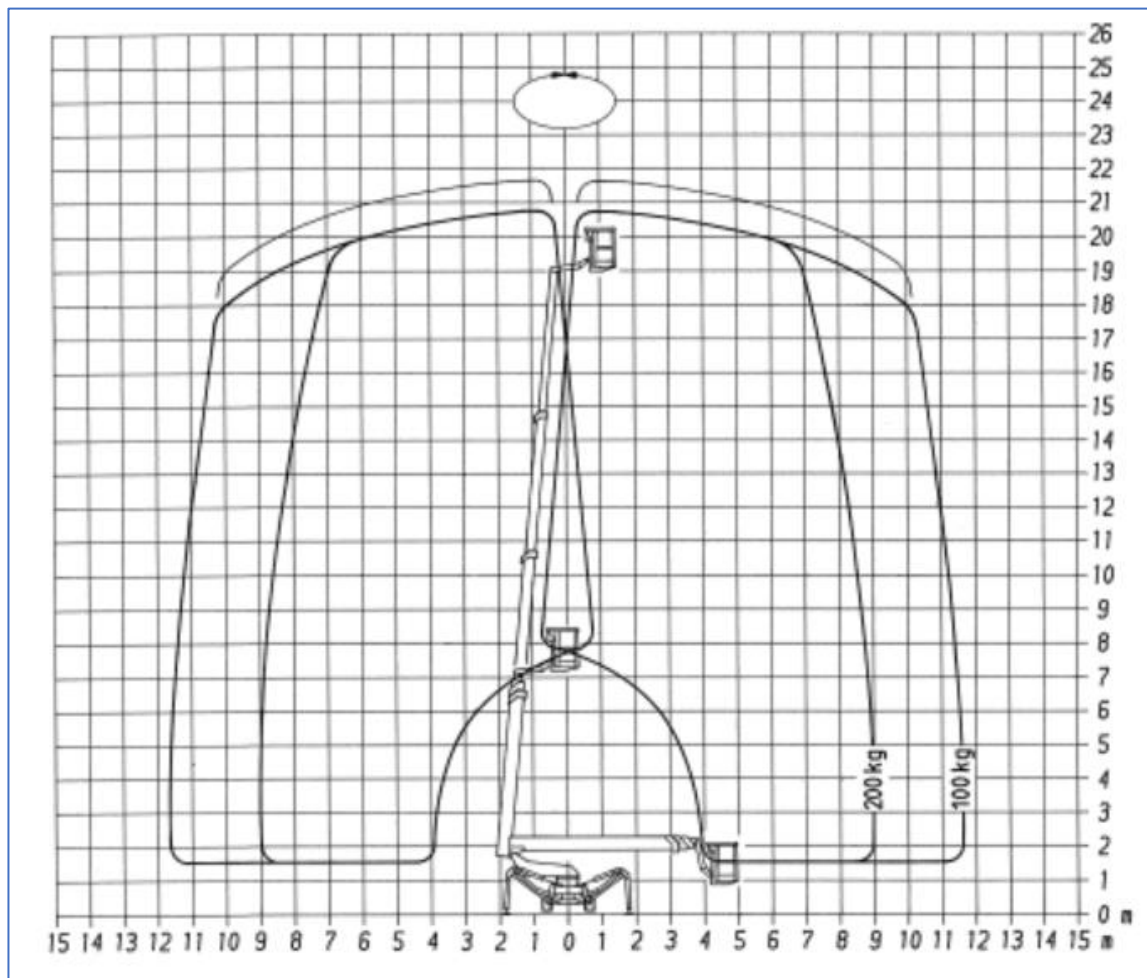

22m Spider Platform Ruthmann Type: TR220

Workdiagram (Sideview)

MA-BO Hoogwerkers BV

-  www.ma-bo.info
-  0316-745613
-  planning@ma-bo.info
-  Hengelderweg 8a, 6942 NC, Didam