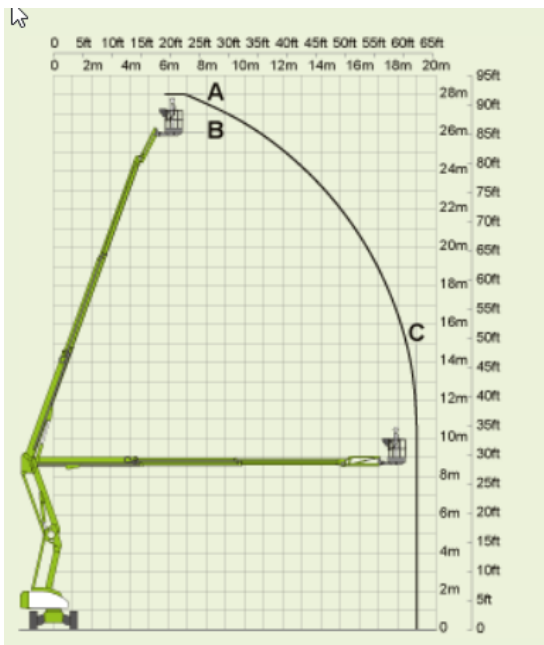

Features

- Selfdriving
- Also for indoor
- Non-marking Tyres
- 4 x 4 drive
- Hybride
- Mobile on full height

28m Hybride Articulated Boom lift Nifty Type: HR28 4x4

Technical Data

| | |
|---------------------------------|--------------------|
| Maximum working height | 28,00 m |
| Maximum horizontal reach | 19,00 m |
| Maximum lifting capacity | 280 kg |
| Maximum stamp width | N/a. |
| Machine length | 9,28 m |
| Machine width | 2,49 m |
| Machine height | 2,70 m |
| Total weight | 14.650 kg |
| Dimension basket (l x w) | 2,40 x 0,90 |
| Rotation basket | 180° |
| power | Hybride |
| JIB | Yes |
| Tires type | 4 x 4 |