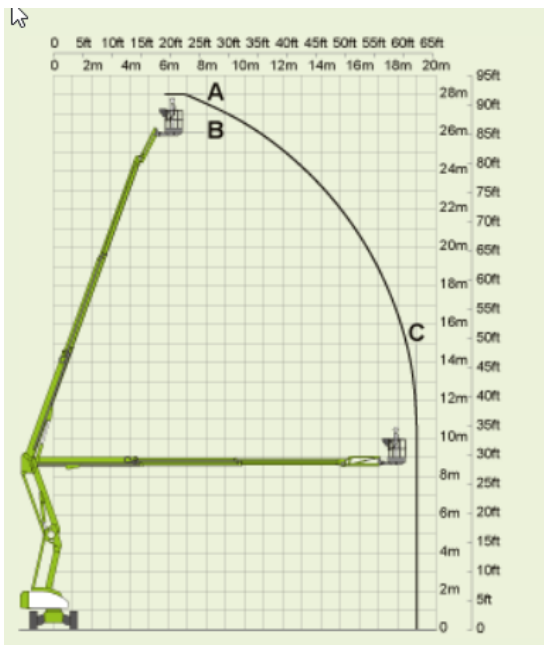

MA-BO.info

rental - sales - service

Features

- Selfdriving
- Also for indoor
- Non-marking Tyres
- 4 x 4 drive
- Hybride
- Mobile on full height

28m Hybride Articulated Boom lift Nifty Type: HR28 4x4

Technical Data

Maximum working height	28,00 m
Maximum horizontal reach	19,00 m
Maximum lifting capacity	280 kg
Maximum stamp width	N/a.
Machine length	9,28 m
Machine width	2,49 m
Machine height	2,70 m
Total weight	14.650 kg
Dimension basket (l x w)	2,40 x 0,90
Rotation basket	180°
power	Hybride
JIB	Yes
Tires type	4 x 4