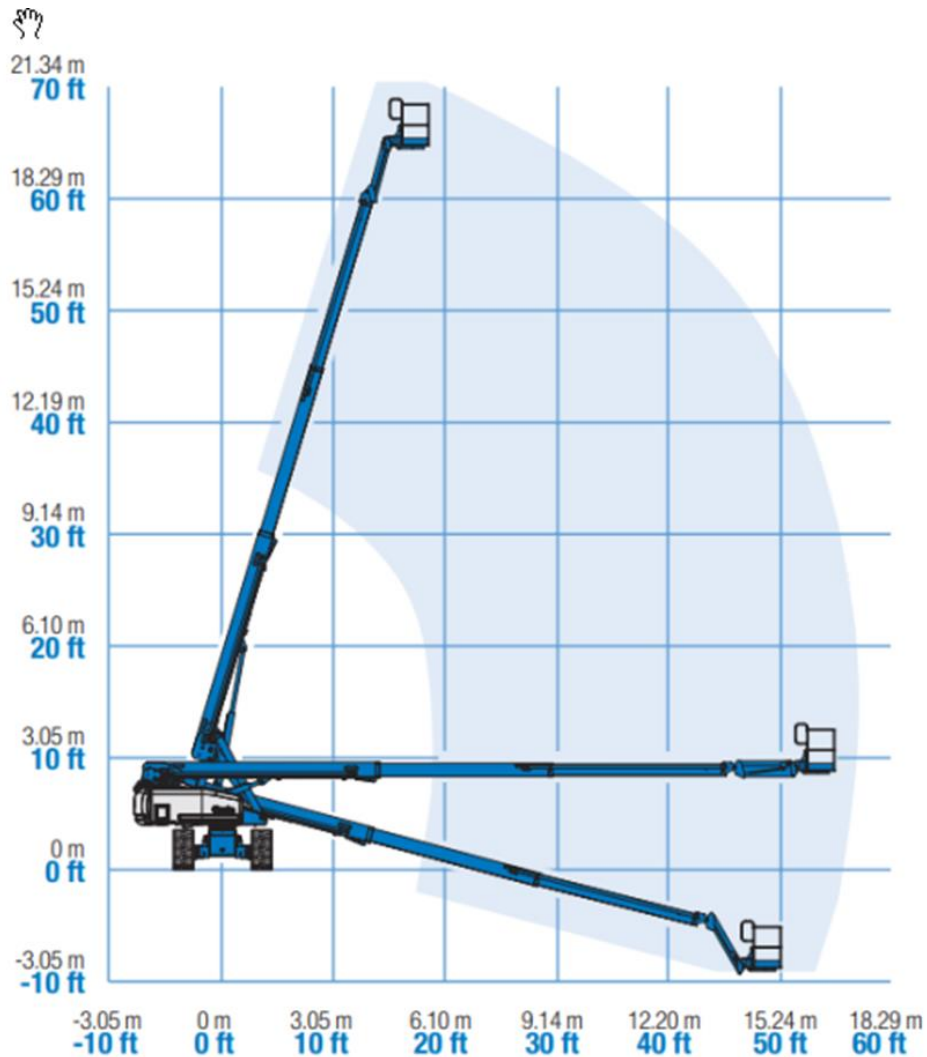

22m Diesel Telescopic Boom Lift Genie Type: S65 TraX

Workdiagram (Siteview)

MA-BO Hoogwerkers BV

-  www.ma-bo.info
-  0316-745613
-  planning@ma-bo.info
-  Hengelderweg 8a, 6942 NC, Didam