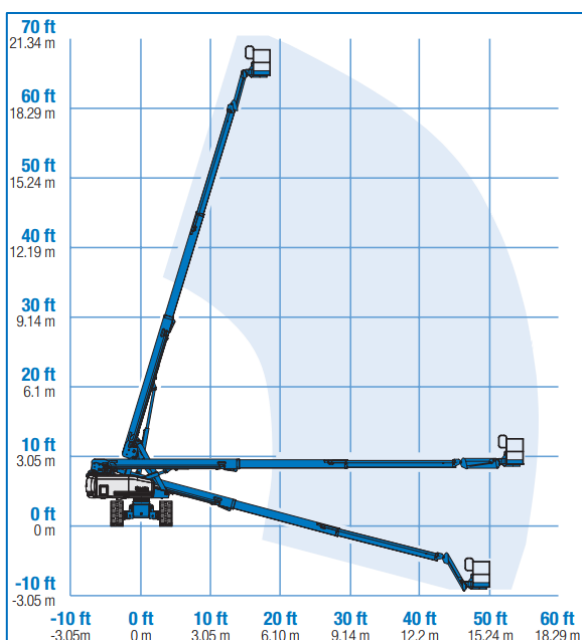

Features

- Self Driving
- With JIB
- Telescopic Platform
- Fourwheel drive
- Pendulum Axle
- Mobile on full height

22m Diesel Telescopic Boom Lift Genie Type: S65

Technical Data

Maximum working height	21,80 m
Maximum lateral reach	17,10 m
Maximum basket load	227 kg
Maximum stamp width	n.v.t.
Maximum length	9,50 m
Machine width	2,49 m
Machine height	2,72 m
Total weight	10024 kg
Dimensions basket (LxW)	0.91 x 2,44
Rotation basket	135°
Propulsion	Diesel
JIB	Yes
Tyre Type	All-Terrain