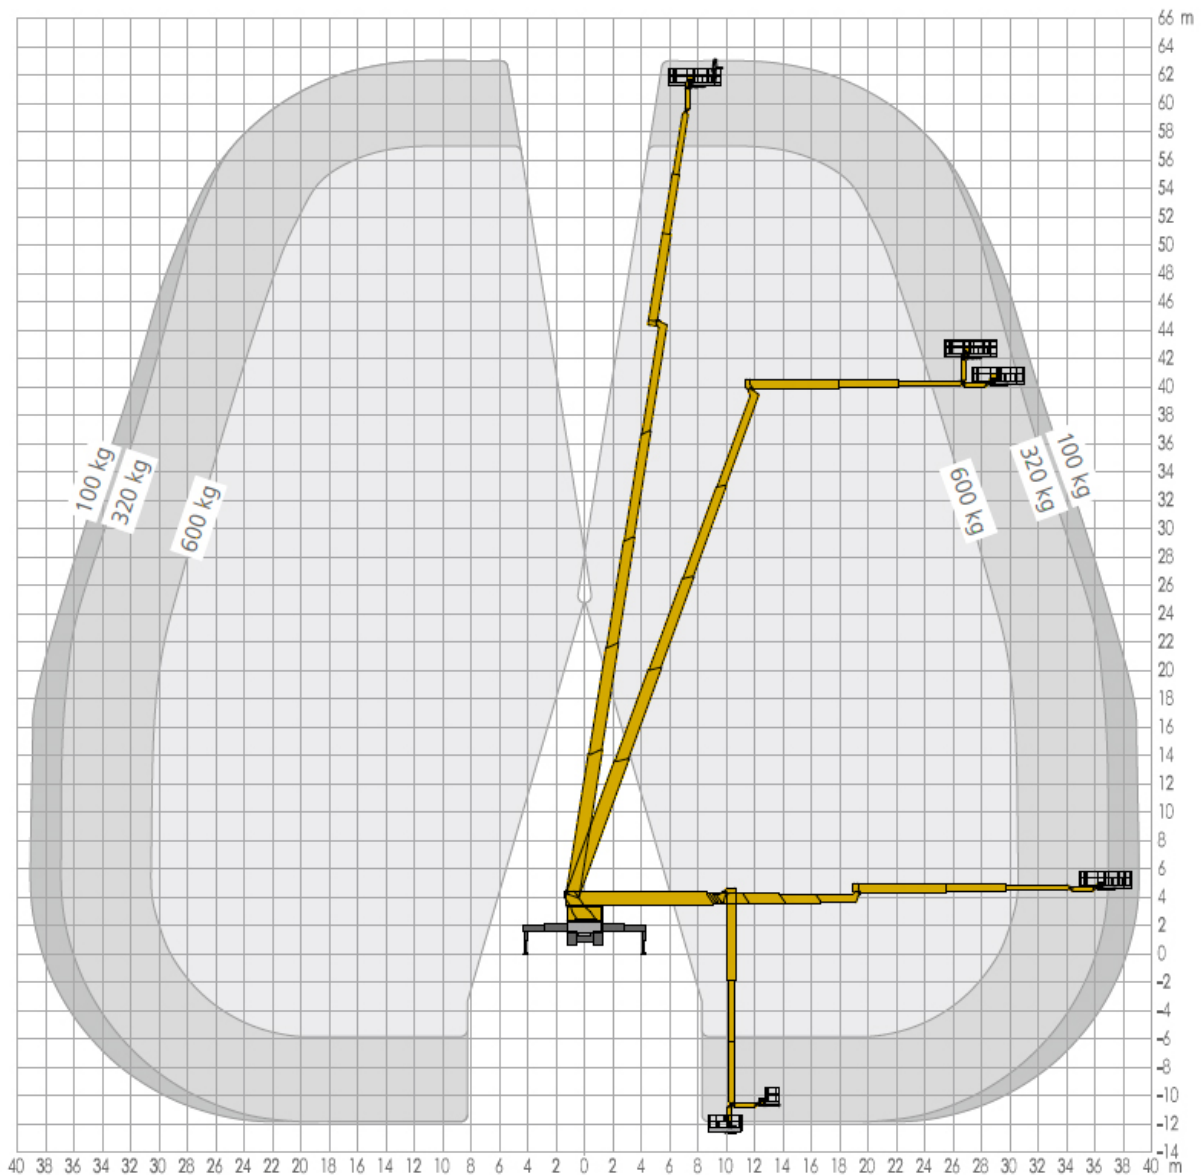

63m Truckmounted-Platform (C-License) Ruthmann – T630

Work diagram (Side-View)

MA-BO Hoogwerkers BV

-  www.ma-bo.info
-  0316-745613
-  planning@ma-bo.info
-  Hengelderweg 8a, 6942 NC, Didam