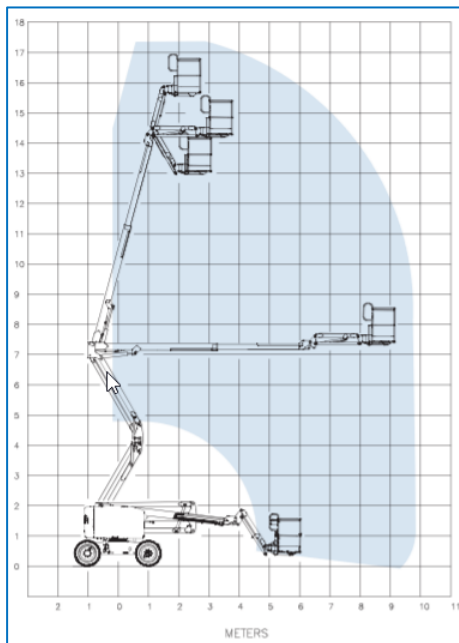

Features

- Self Driving
- Fourwheel drive
- With JIB
- Pendulum Axle
- Mobile on full height
- All terrain tyres

18m Electric articulated platform Genie Type: Z51 JRT

Technical Data

Maximum working height	17,59 m
Maximum lateral reach	9,37 m
Maximum basket load	227 kg
Maximum stamp width	n.v.t.
Maximum lenght	7,58 m
Machine width	2,29 m
Machine height	2,13 m
Total weight	7394 kg
Dimensions basket (LxW)	1,83 x 0,76
Rotation basket	160°
Propulsion	Diesel
JIB	Yes
Tyre Type	All Terrain