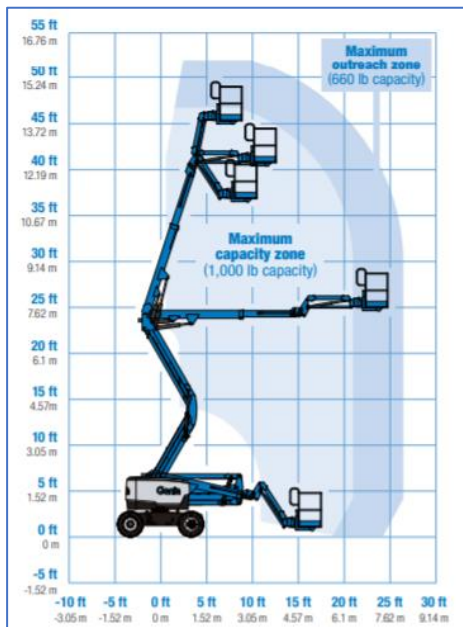

- Features**
- Selfdriving
 - 454 kg lifting capacity
 - With Jib
 - Articulated boom lift
 - Mobile on full height
 - 4 x 4 drive

16m diesel Knikhoogwerker Genie Type: Z45 XC

Technical data

Maximum working height	15,86 m
Maximum horizontal reach	7,55 m
Maximum lifting capacity	454 kg
Maximum stamp width	N/a.
Machine length	6,65 m
Machine width	2,29 m
Machine height	2,25 m
Total weight	7421 kg
Dimension basket (l x w)	0,76 x 1,83
Rotation basket	160°
Power	Diesel
JIB	Yes
Tires Type	4x4