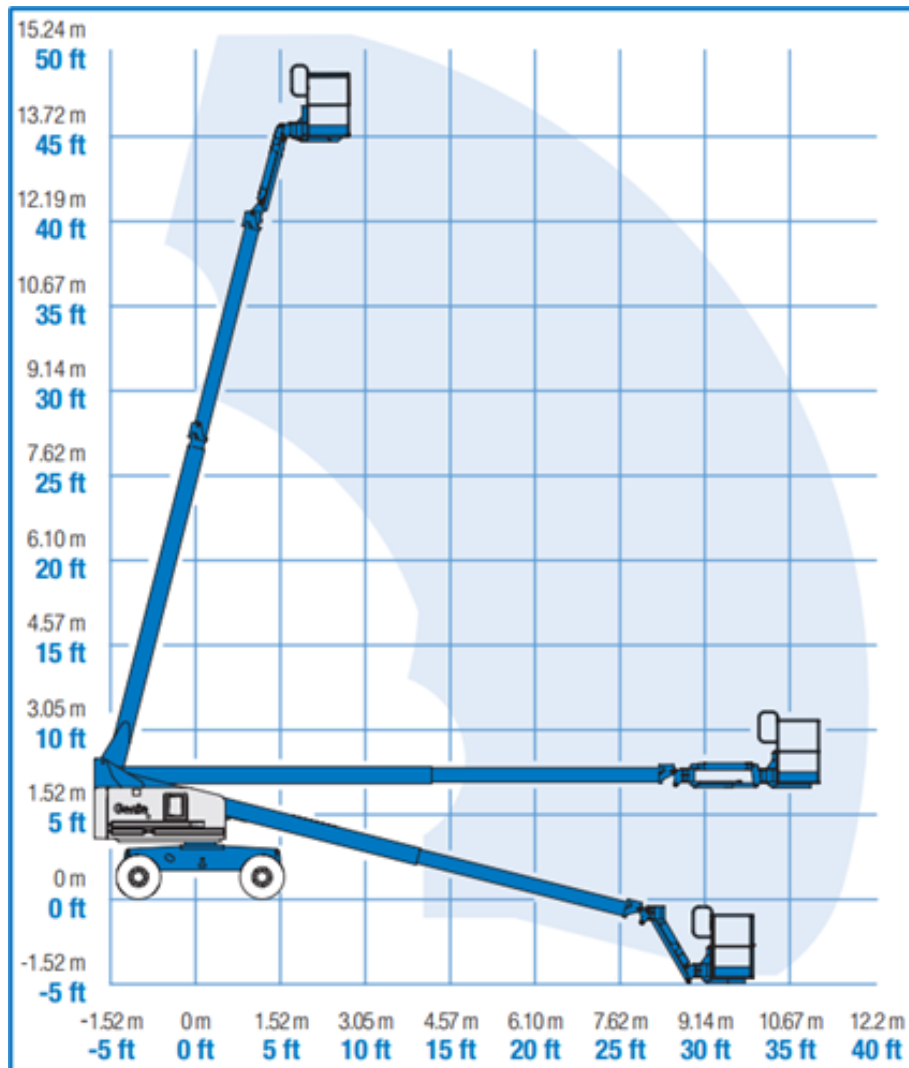

16m Electric Telescopic Aerial Platform Genie Type: S45 Trax

Workdiagram (Siteview)

MA-BO Hoogwerkers BV

-  www.ma-bo.info
-  0316-745613
-  planning@ma-bo.info
-  Hengelderweg 8a, 6942 NC, Didam