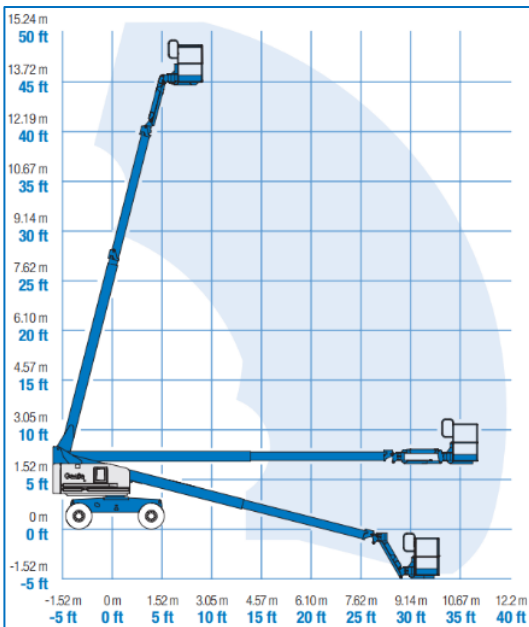

### Features

- Self Driving
- With JIB
- Telescopic Platform
- Fourwheel drive
- Pendulum Axle
- Mobile on full height

## 16m Diesel Telescopic Boom Lift Genie Type: S45

### Technische Data

Maximum working height	15,72 m
Maximum lateral reach	11,18 m
Maximum basket load	227 kg
Maximum stamp width	d.n.a.
Maximum length	8,48 m
Machine width	2,24 m
Machine height	2,49 m
Total weight	6709 kg
Dimensions basket (LxW)	0.91 x 2,44
Rotation basket	135°
Propulsion	Electric
JIB	Yes
Tyre Type	All terrain