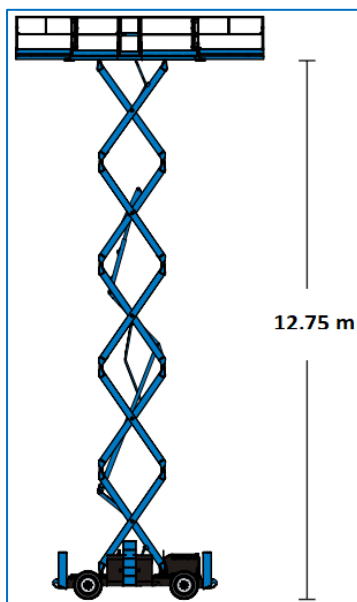

Features

- Self Driving
- Compact design
- Mobile on full height
- Suitable for rough terrain
- Diesel Propulsion
- Mega Platform

15m Diesel Scissors Aerial Platform Genie Megadeck Type: GS 4390 RT

Technical Data:

Maximum working height	14,75 m
Maximum lateral reach	n./a.
Maximum basket load	680 kg
Maximum stamp width	n.v.t.
Machine length	7,38 m
Machine width	1,83 m
Machine height	2,93 m
Total weight	5973 kg
Rotation basket	n./a.
Propulsion	Electronic
JIB	No
Tyre type	All Terrain