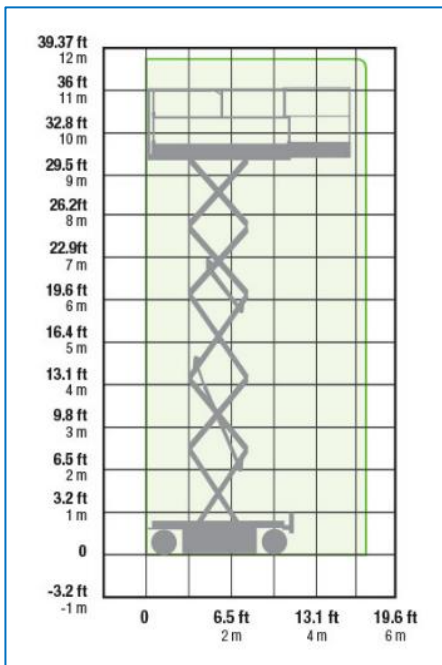

Features

- Self Driving
- Mobile on full height
- Diesel propulsion
- High lifting capacity
- Hydraulic support beams
- Fourwheel drive
- Big Platform

12m Diesel Scissor Platform Skyjack Type: SJ 6832 RT

Technical Data

Maximum working height	11,80 m
Maximum lateral reach	n.a.
Maximum basket load	454 kg
Maximum stamp width	1,72 m
Machine length	2,70 m
Machine width	1,40 m
Machine height	2,50 m
Total Weight	3475 kg
Dimensions basket (l x b)	2,40 x 1,40
Rotation basket	n.a.
Propulsion	Diesel
JIB	No
Tyre type	All-Terrain