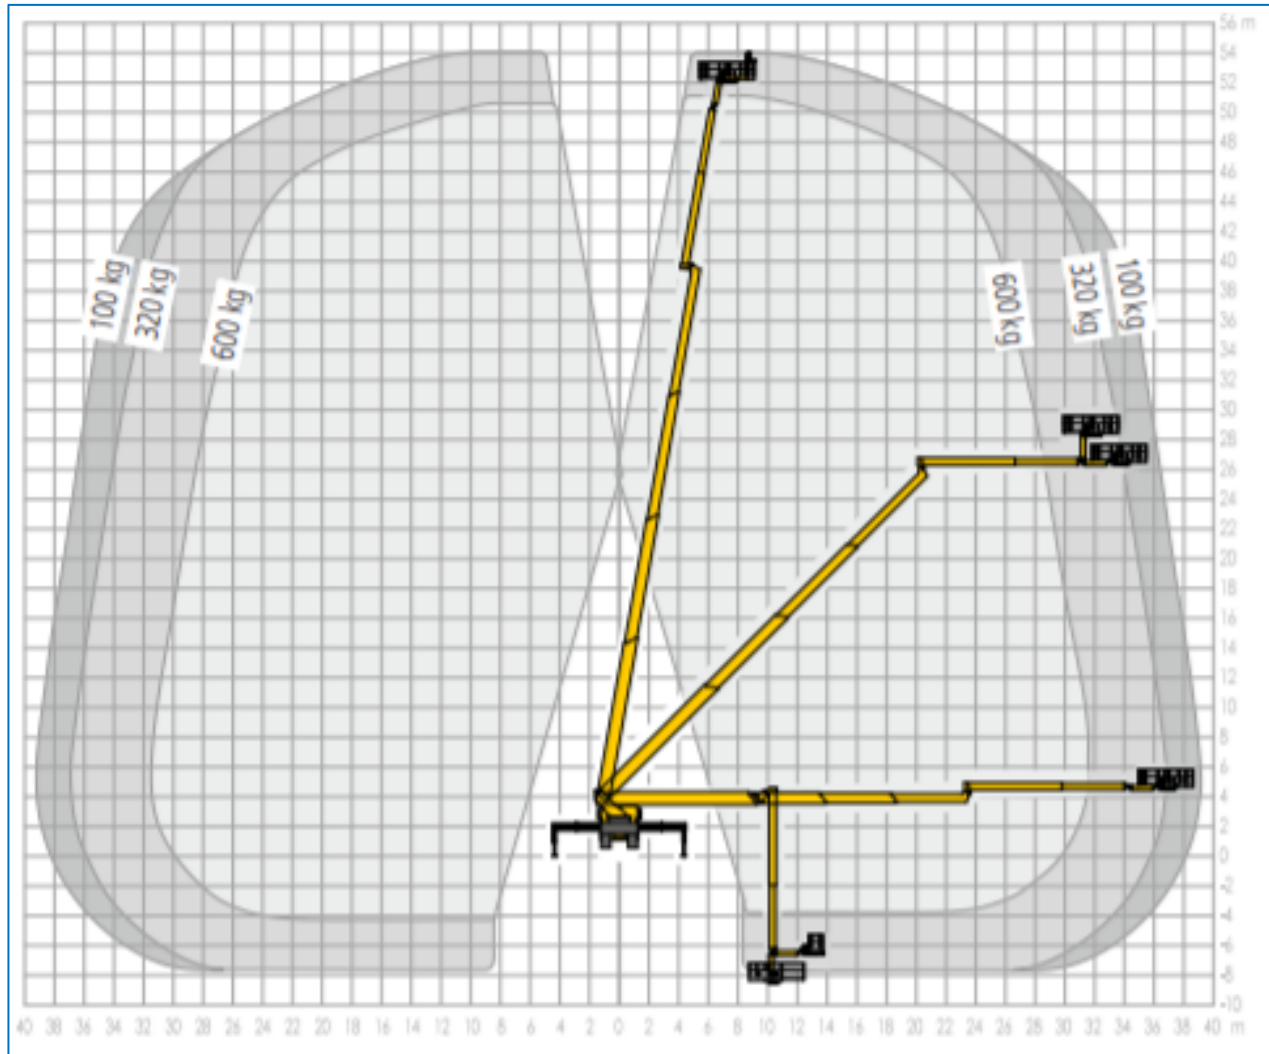

54m Truckmounted-Platform (C-License) Ruthmann – P540

Work diagram (Side View)

MA-BO Hoogwerkers BV

-  www.ma-bo.info
-  0316-745613
-  planning@ma-bo.info
-  Hengelderweg 8a, 6942 NC, Didam

Work diagram (Top View)