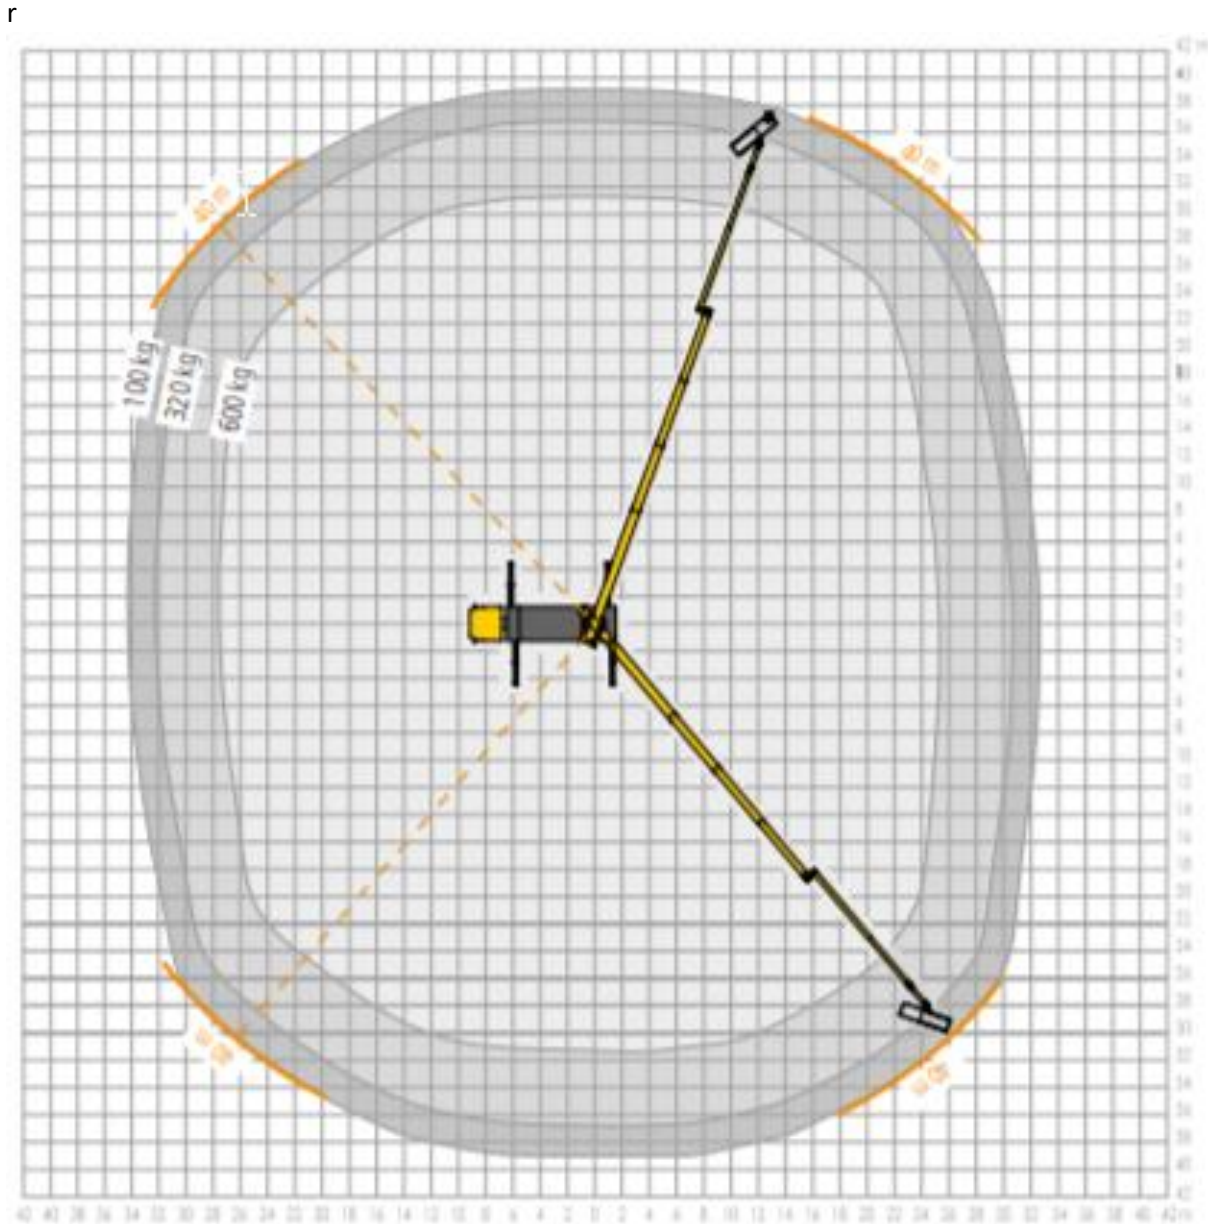

54m Truckmounted-Platform (C-License) Ruthmann – P540

Work diagram (Side View)

MA-BO Hoogwerkers BV

-  www.ma-bo.info
-  0316-745613
-  planning@ma-bo.info
-  Hengelderweg 8a, 6942 NC, Didam

Work diagram (Top View)