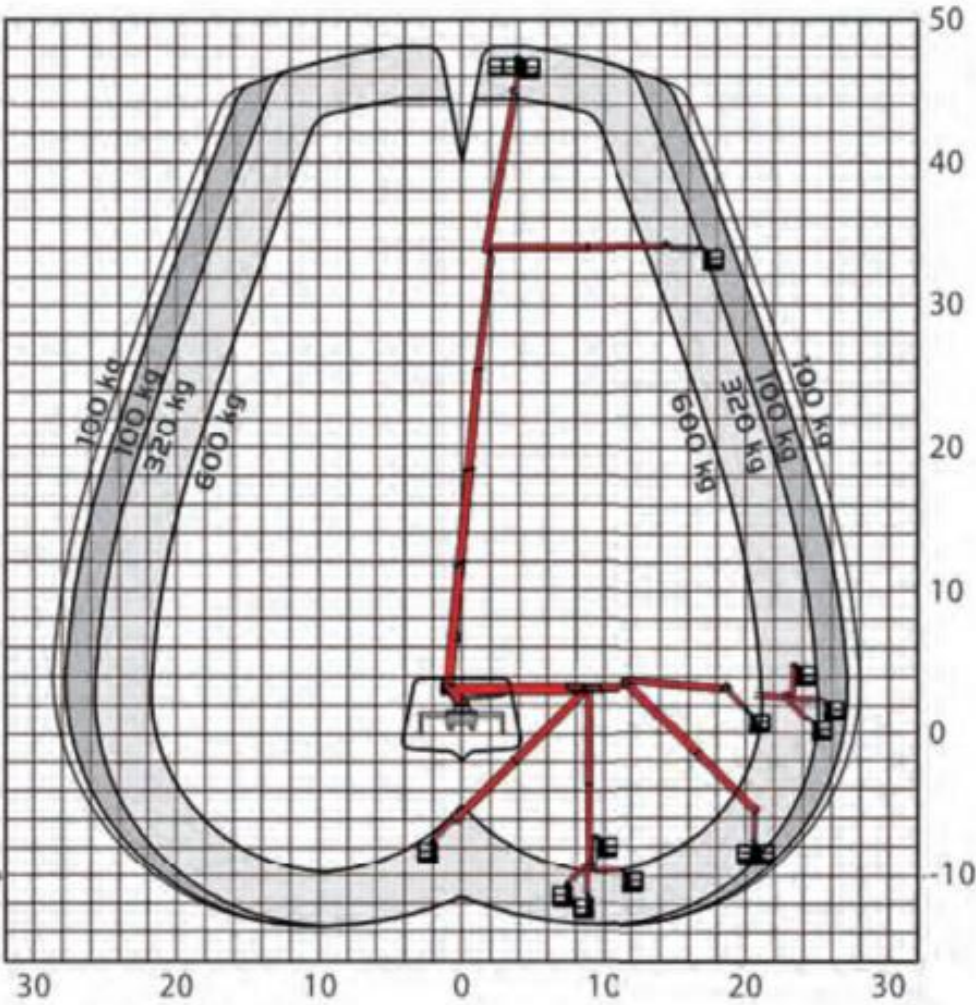

Work Diagram 48m Truck-mounted Platform (C-License) Palfinger – P480

Side-View

Top-View