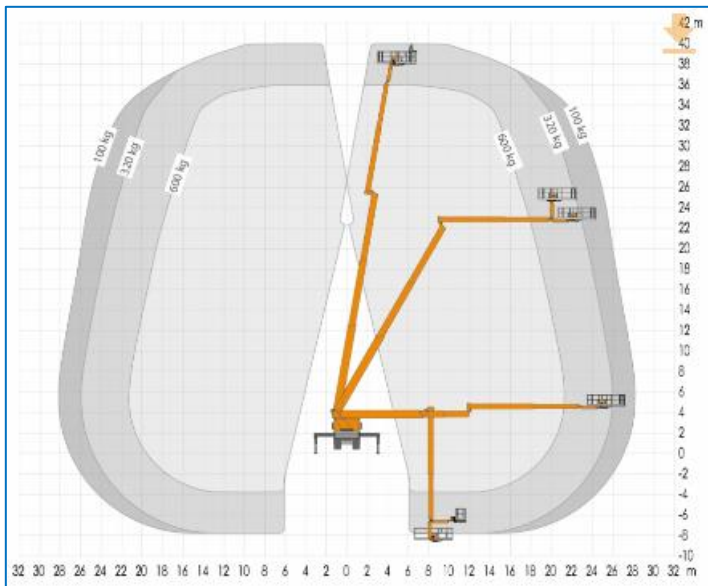

## Features

- Automatic deployment
- Only with operator (driver's license C)
- Support function in vehicle profile
- On demand with powerliftsystem
- 600KG Loading/lifting capacity
- 230 V connection in basket
- With Jib

## 40m Truckmounted-Platform (C-License) Ruthmann Type: T400

## Technical Data

Maximum working height	40,00 m
Maximum lateral reach	31,00 m
Maximum basket load	600 kg
Maximum stamp width	6,30 m
Maximum length	9,75 m
Machine width	2,50 m
Machine height	3,95 m
Total weight	18.000 kg
Dimensions basket (LxW)	3,82 x 0,97
Rotation basket	180°
Propulsion	Diesel
JIB	Yes
Tyre Type	All Weather