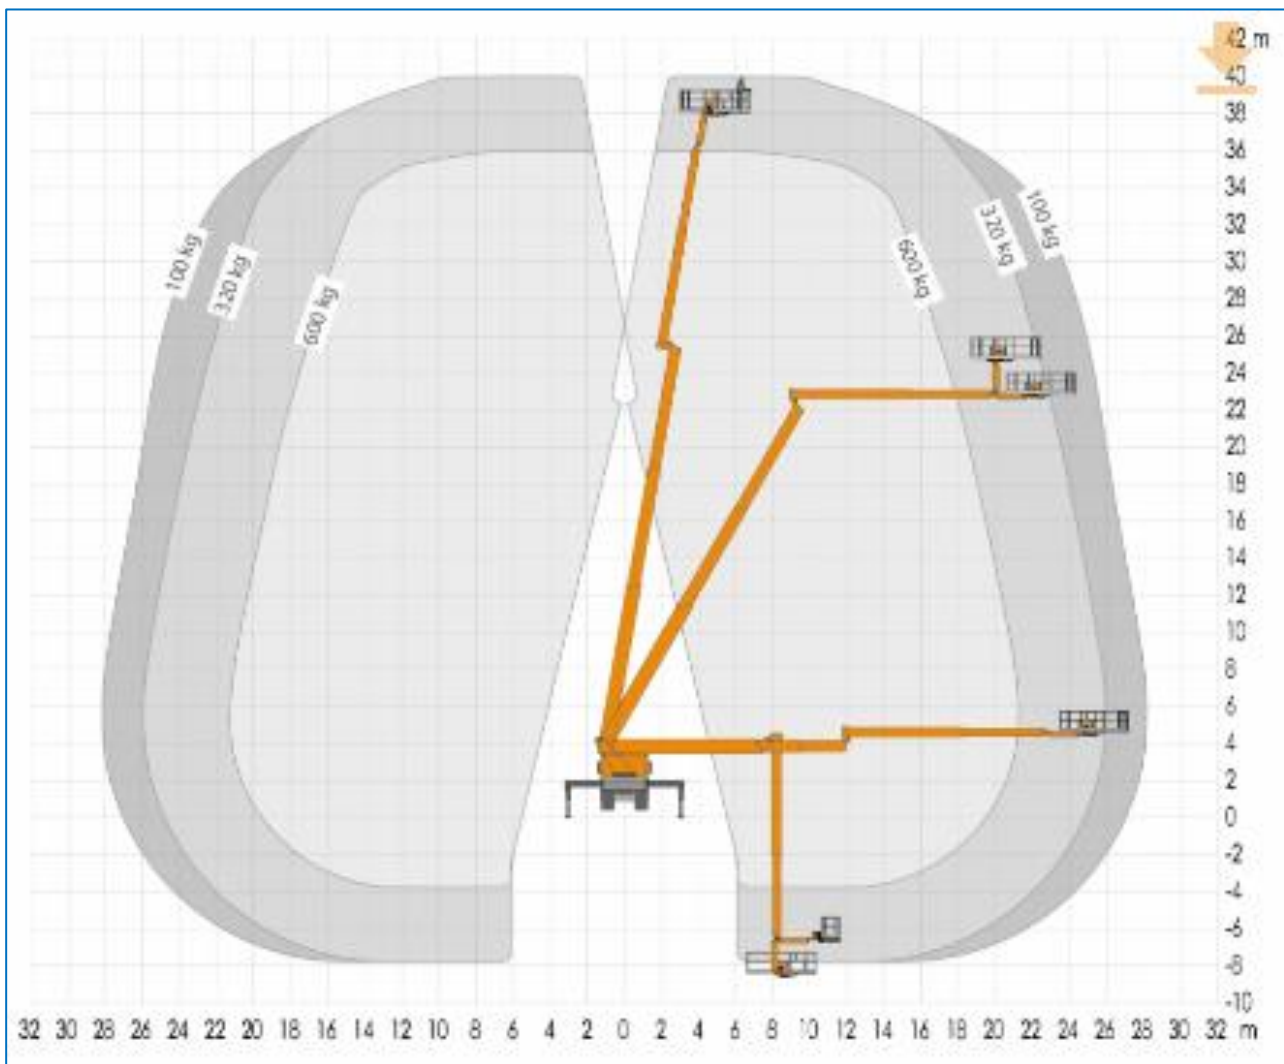

40m Truckmounted-Platform (C-License) Ruthmann Type: T400

Work Diagram (Side-View)

MA-BO Hoogwerkers BV

-  www.ma-bo.info
-  0316-745613
-  planning@ma-bo.info
-  Hengelderweg 8a, 6942 NC, Didam

Work Diagram (Top View)