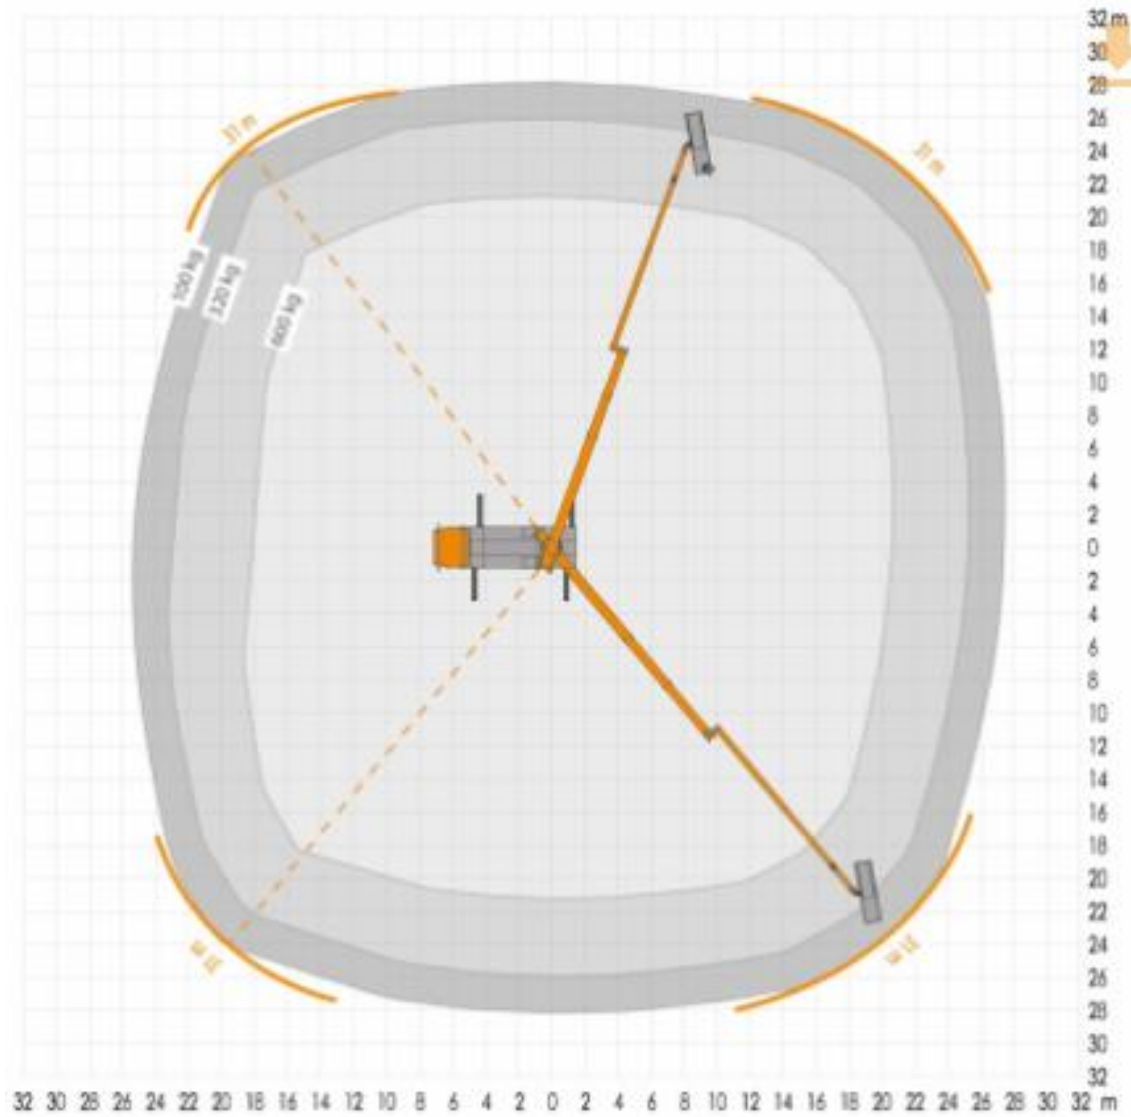

40m Truckmounted-Platform (C-License) Ruthmann Type: T400

Work Diagram (Side-View)

MA-BO Hoogwerkers BV

-  www.ma-bo.info
-  0316-745613
-  planning@ma-bo.info
-  Hengelderweg 8a, 6942 NC, Didam

Work Diagram (Top View)