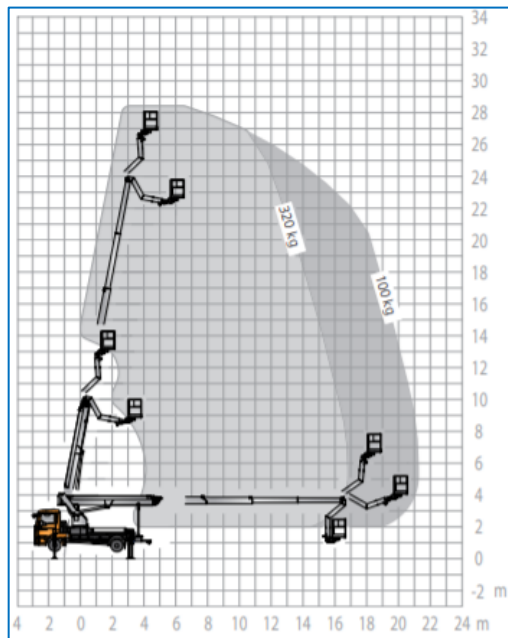

Features

- Automatic deployment
- With or without operator
- Support function in vehicle profile
- Truck drivers license C
- 320 KG Loading/lifting capacity
- 230 V connection in basket
- With Jib
- Basket with pruning option

30m Truckmounted-Platform (C-License) Ruthmann Type: T300

Technical Data

Maximum working height	30,00 m
Maximum lateral reach	21,00 m
Maximum basket load	320 kg
Maximum stamp width	4,50 m
Maximum length	8,19 m
Machine width	2,50 m
Machine height	3,56 m
Total weight	7.490 kg
Dimensions basket (LxW)	1,70 x 0,86
Rotation basket	185°
Propulsion	Diesel
JIB	Yes
Tyre Type	All Weather