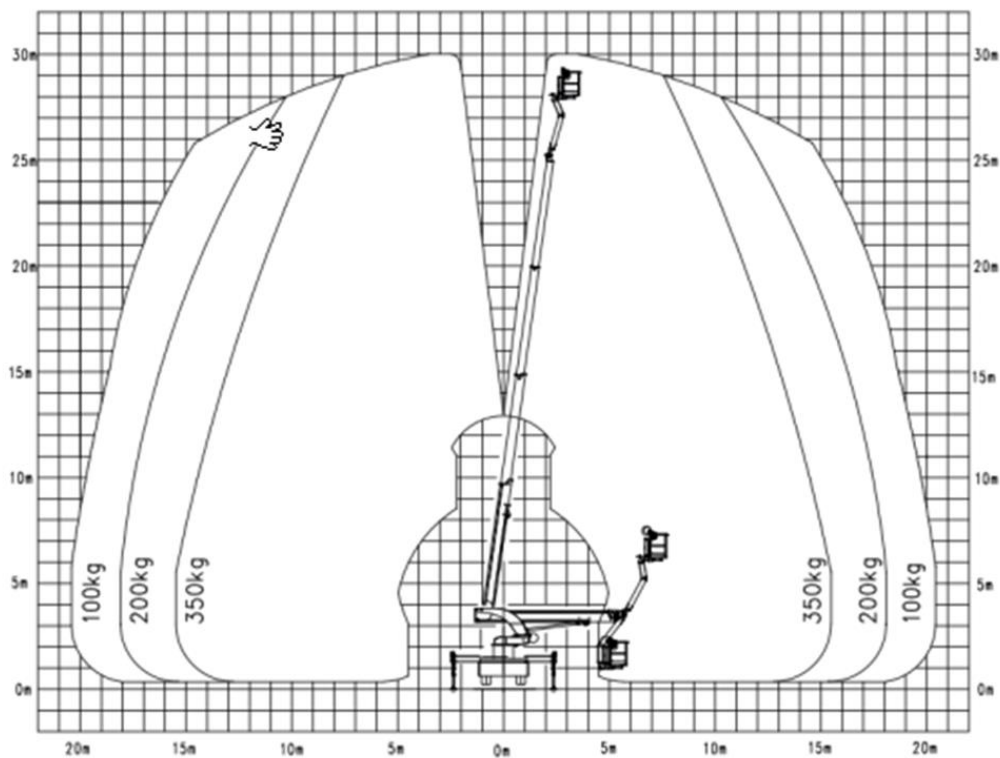

30m Truckmounted- Platform (C-license) Palfinger - P 300 KS

Work diagram (Side-view)

MA-BO Hoogwerkers BV

-  www.ma-bo.info
-  0316-745613
-  planning@ma-bo.info
-  Hengelderweg 8a, 6942 NC, Didam

Work diagram (Top View)