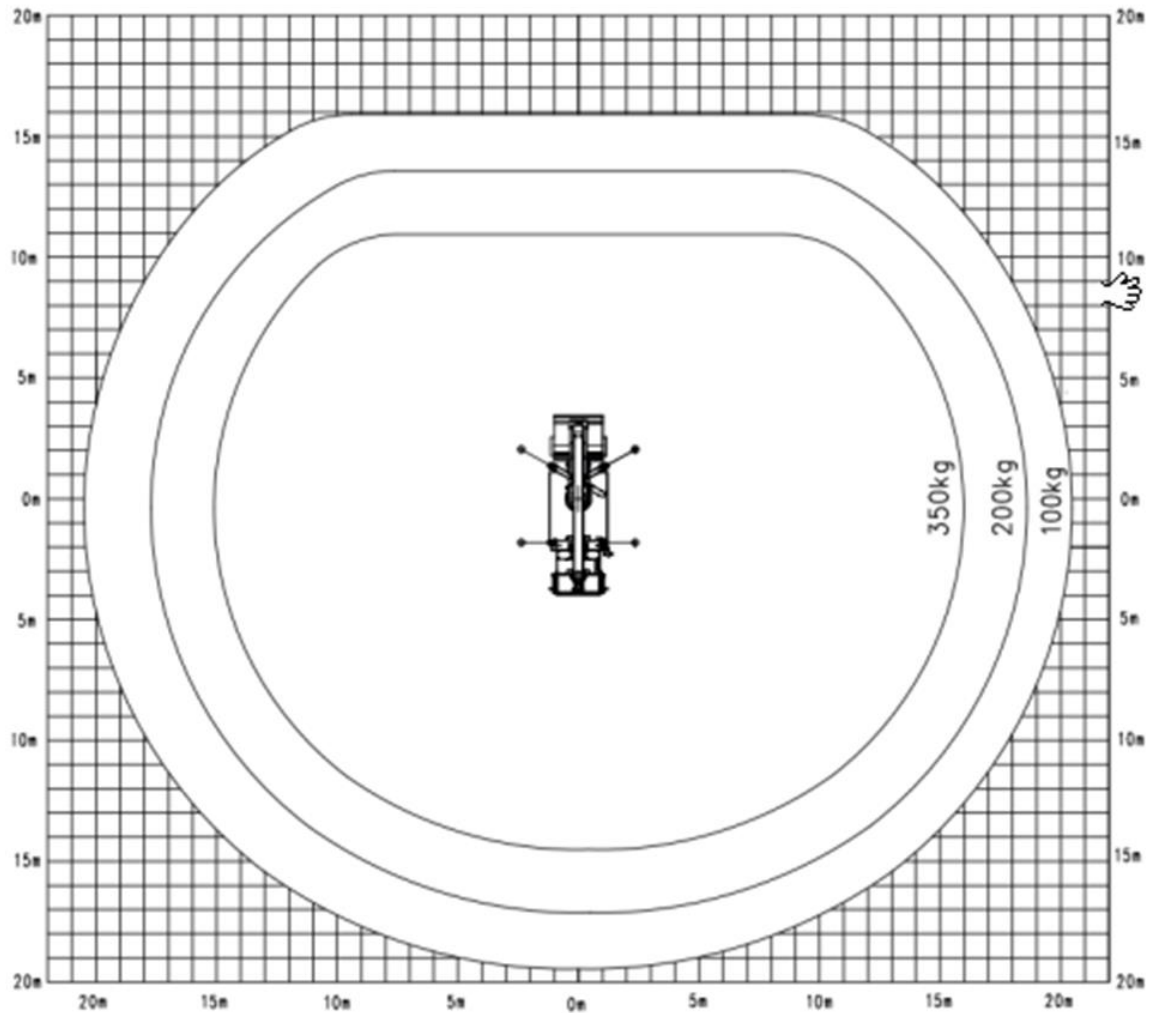

30m Truckmounted- Platform (C-license) Palfinger - P 300 KS

Work diagram (Side-view)

MA-BO Hoogwerkers BV

-  www.ma-bo.info
-  0316-745613
-  planning@ma-bo.info
-  Hengelderweg 8a, 6942 NC, Didam

Work diagram (Top View)