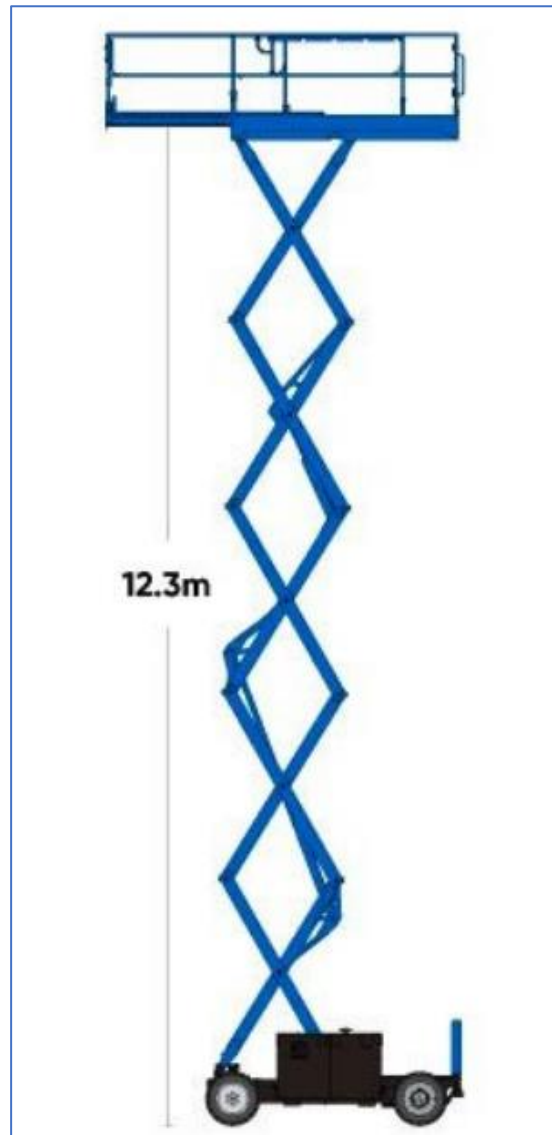

14m Electric Rough Terrain Scissor lift Type: GS-4069 DC

Workdiagram (Siteview)

MA-BO Hoogwerkers BV

 www.ma-bo.info

 0316-745613

 planning@ma-bo.info

 Hengelderweg 8a, 6942 NC, Didam